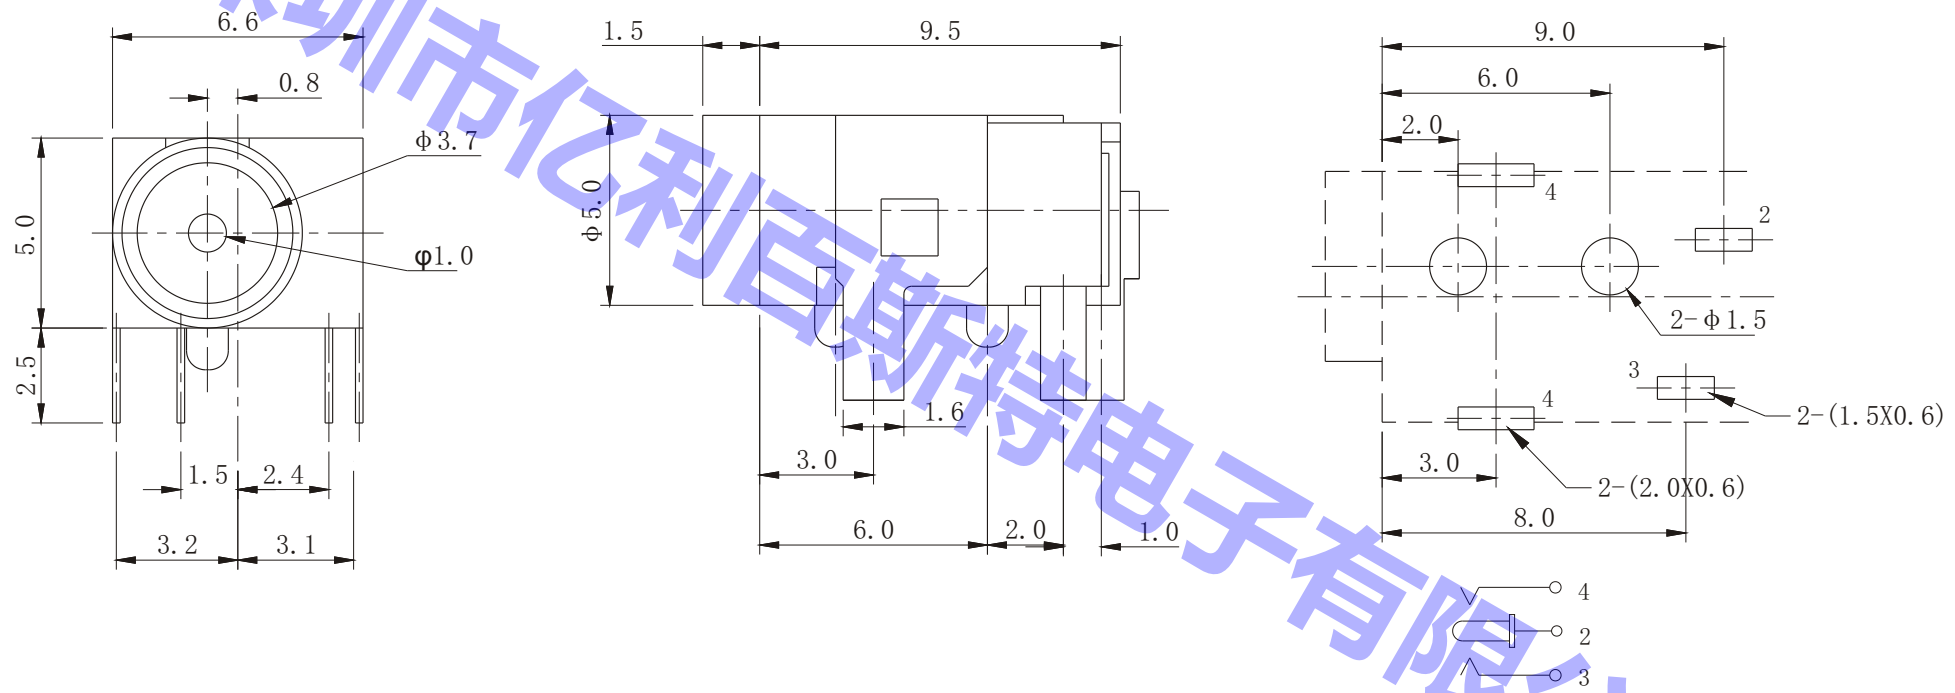

REV	A		
DATB	08/12/24		

P. C. B LAYOUT TOP VIEW

7	TERMINAL-3	BRASS-0.4T	2	Tin Plating
6	TERMINAL-2	BRASS-0.4T	2	Tin Plating
5	TERMINAL-1	BRASS-0.5T	2	Tin Plating
4	SOCKET	BRASS-0.4T	4	Tin/Gold Plating
3				
2				
1				
NO				

TOLERANCE	
UNDER 1	±0.05
1-10	±0.15
OVER 10	±0.25

4|BST 深圳市亿利百斯特电子有限公司
 亿利百斯特 ShenZhen ElyBest Electronics Co., Ltd

TITLE:	DC POWER JACK	ITEM NO	DC-031插件
DRAWING:	吴方成	08/12/24	SCALE
APPROVE:			UNIT mm
PROJECTION			⊕